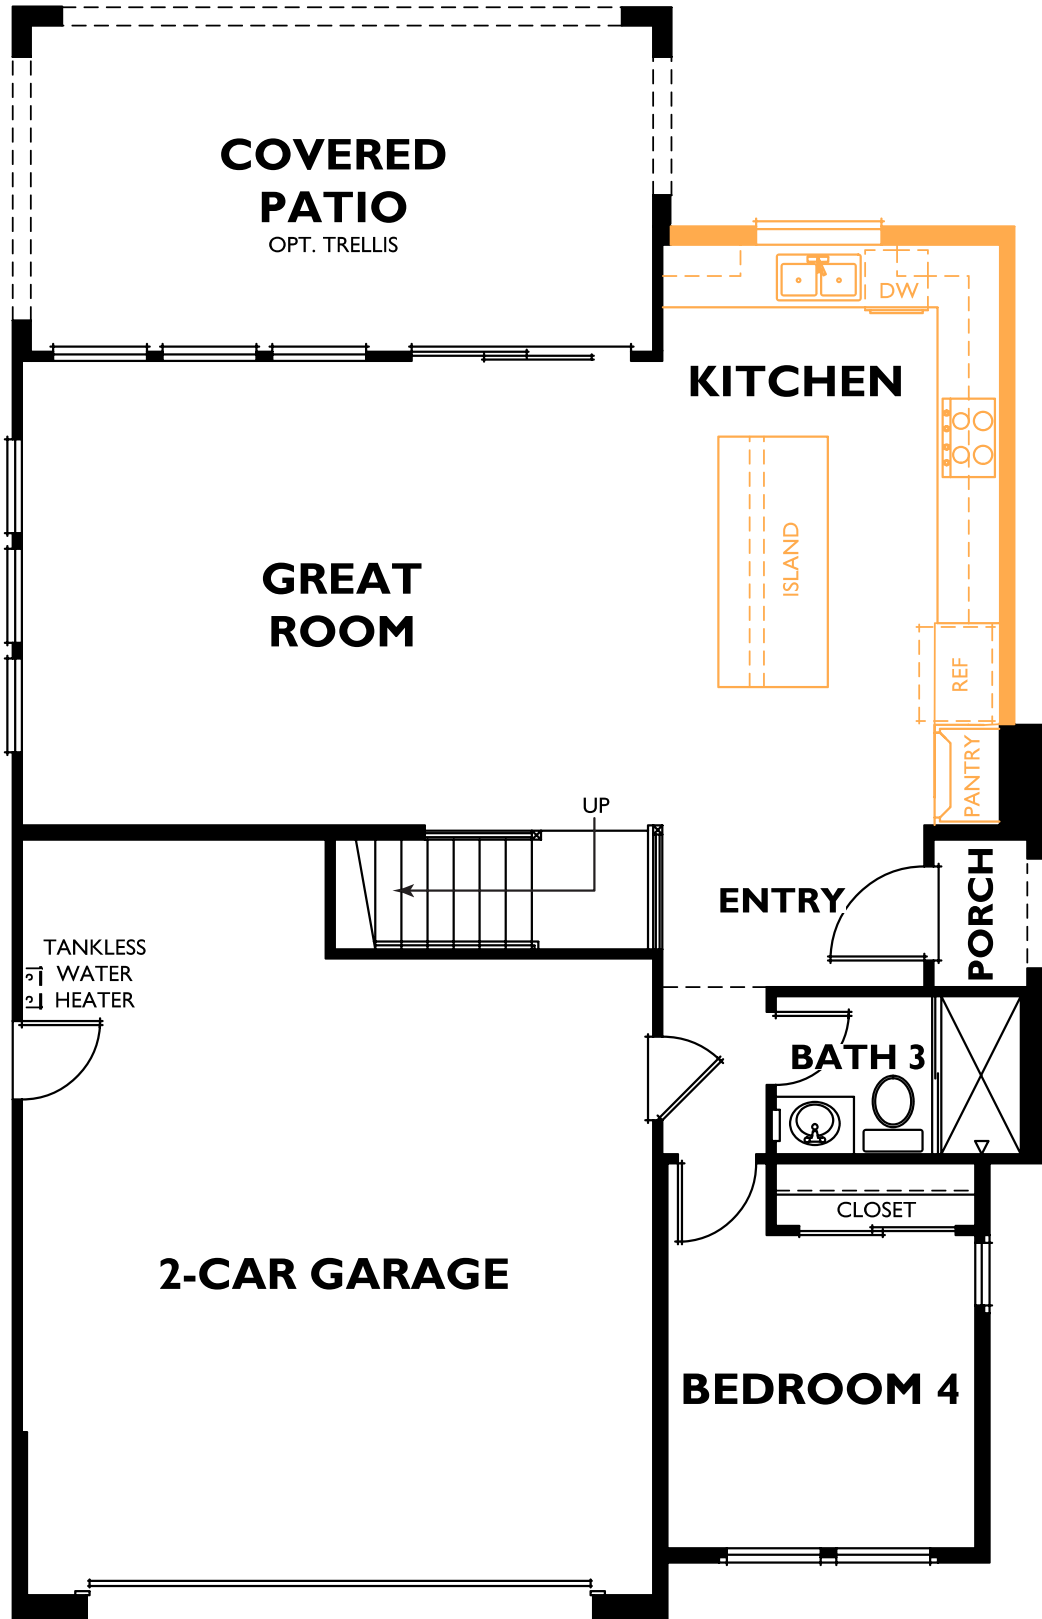

Elevation A - Santa Barbara - Color Package 1

Floor 1

Selected Options: Residence 3X at Kitchen

The following options are available but not selected : Bi-Fold Door at Great Room, Sliding Glass Door at Great Room, Alternate Island 1 at Kitchen, Loft

Floor 2

Selected Options: Residence 3X at Kitchen

The following options are available but not selected : Bi-Fold Door at Great Room, Sliding Glass Door at Great Room, Alternate Island 1 at Kitchen, Loft