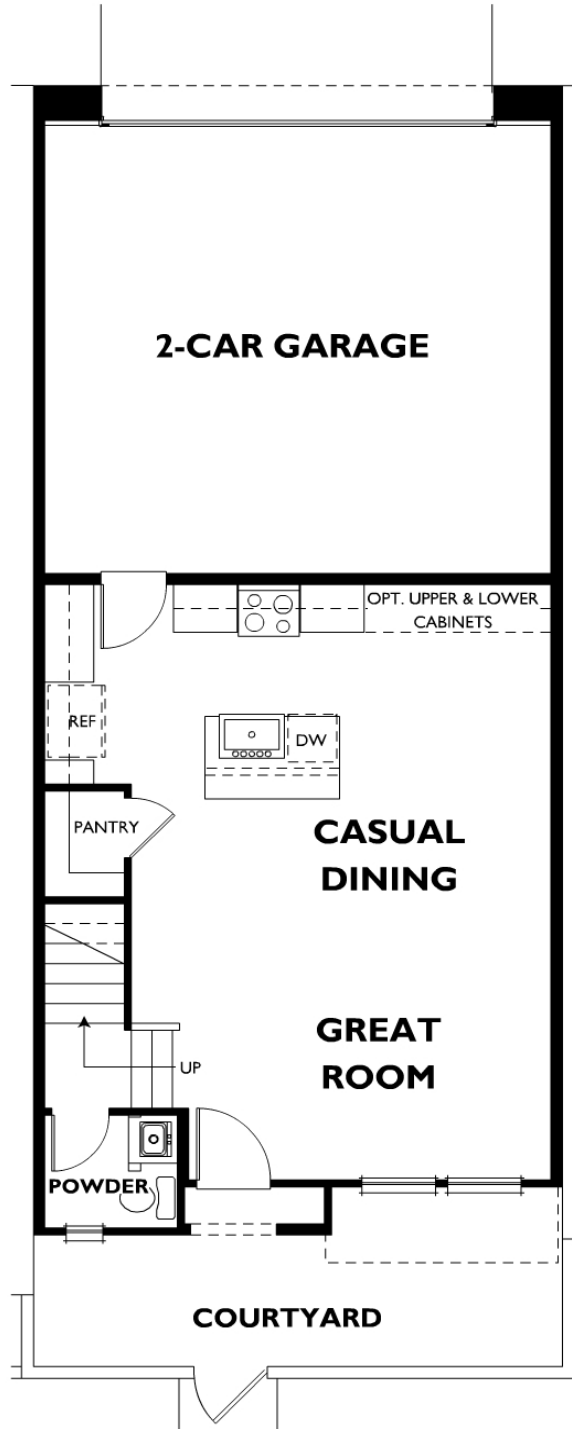

The Rowe - Plan 1 Alt

2.5 Bathrooms - 2-3 Bedrooms - 2 Car Garage

Sales Center: 16 Finch, Lake Forest, California CA 92630

Main Floor

The following options are available but not selected: Kitchen Island 2, Kitchen Island 1, Master Bedroom 2, Study

Second Floor

The following options are available but not selected: Kitchen Island 2, Kitchen Island 1, Master Bedroom 2, Study