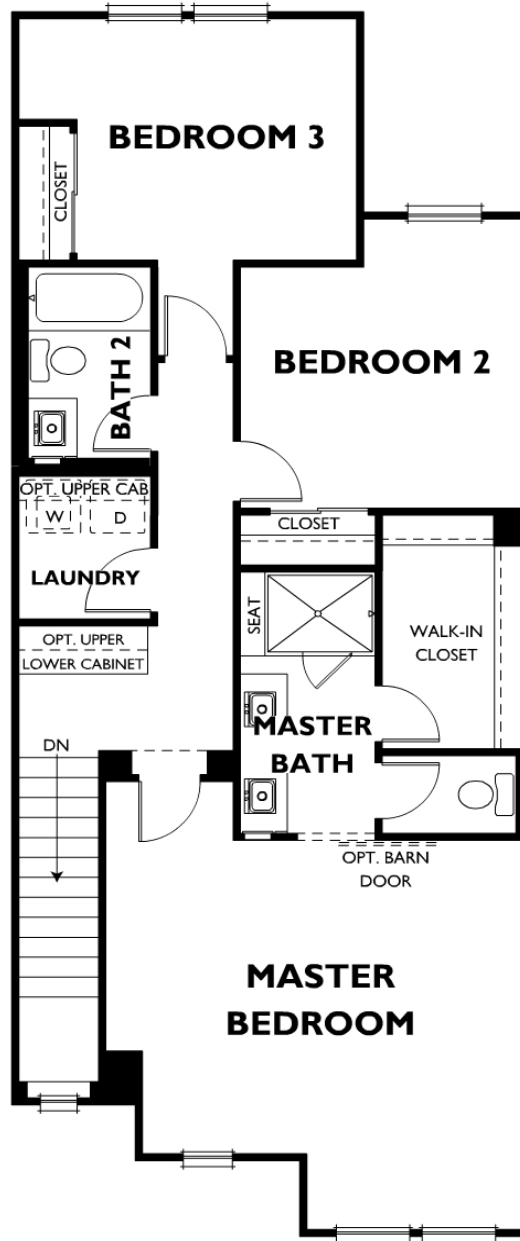

The Rowe - Plan 1 Alt

2.5 Bathrooms - 2-3 Bedrooms - 2 Car Garage

Sales Center: 16 Finch, Lake Forest, California CA 92630

Main Floor

The following options are available but not selected: Kitchen Island 2, Kitchen Island 1, Master Bedroom 2, Study

Second Floor

The following options are available but not selected: Kitchen Island 2, Kitchen Island 1, Master Bedroom 2, Study